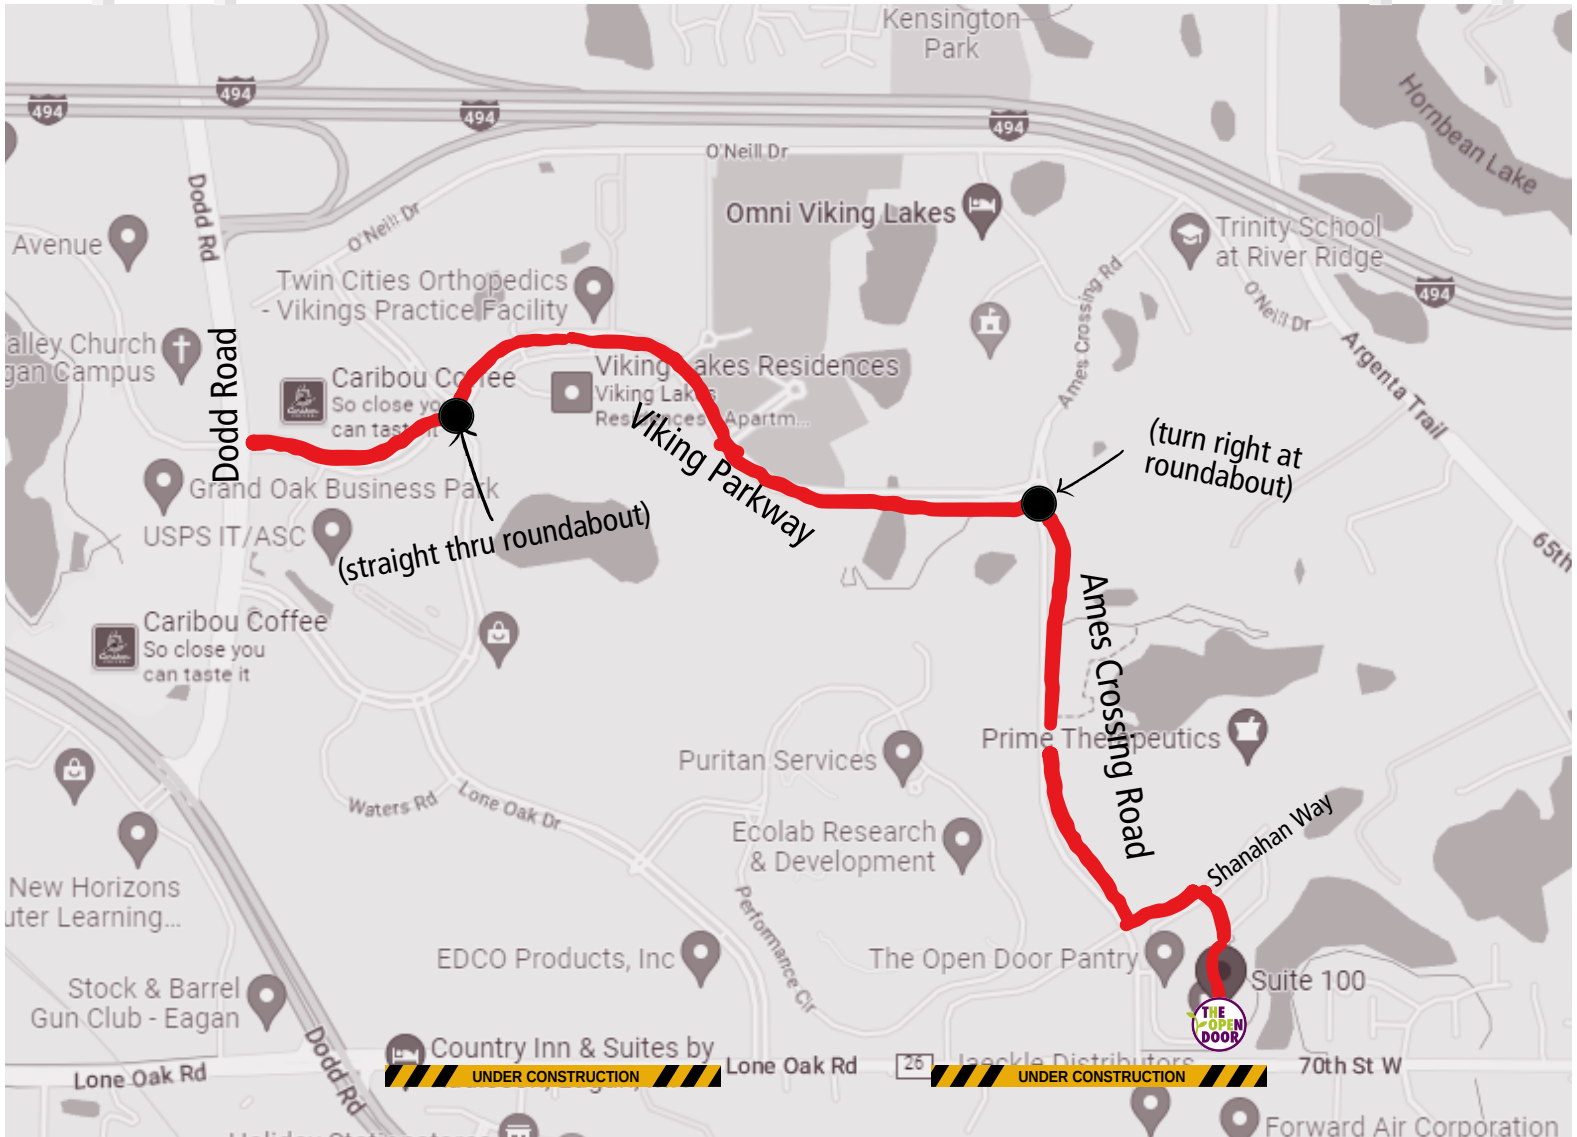

Lone Oak Road will be closed April 17 - Fall 2023

The Open Door is accessible from Dodd Road & Vikings Parkway:

- From Dodd Road, take Vikings Parkway to second roundabout
- Turn right onto Ames Crossing Road
- Take Ames Crossing Road to Shanahan Way
- Turn left on Shanahan Way, then turn right at first driveway
- Continue to the back of the building, enter Door #4

The Open Door Pantry - 3000 Ames Crossing Rd, Suite 100 - Eagan

Visitors-Volunteers- Donation Entrance

The Open Door 3000 Ames Crossing Rd, Suite 100 Eagan

Helpful tips for finding our new location during road construction:

- **Boulder Lakes Complex:**
"U" shaped building. Please enter in the BACK of building, Door #4
- **Lone Oak Road Currently CLOSED:**
Lone Oak Road is under construction, but we are accessible coming from the Dodd Road/Viking Lakes Pkwy.