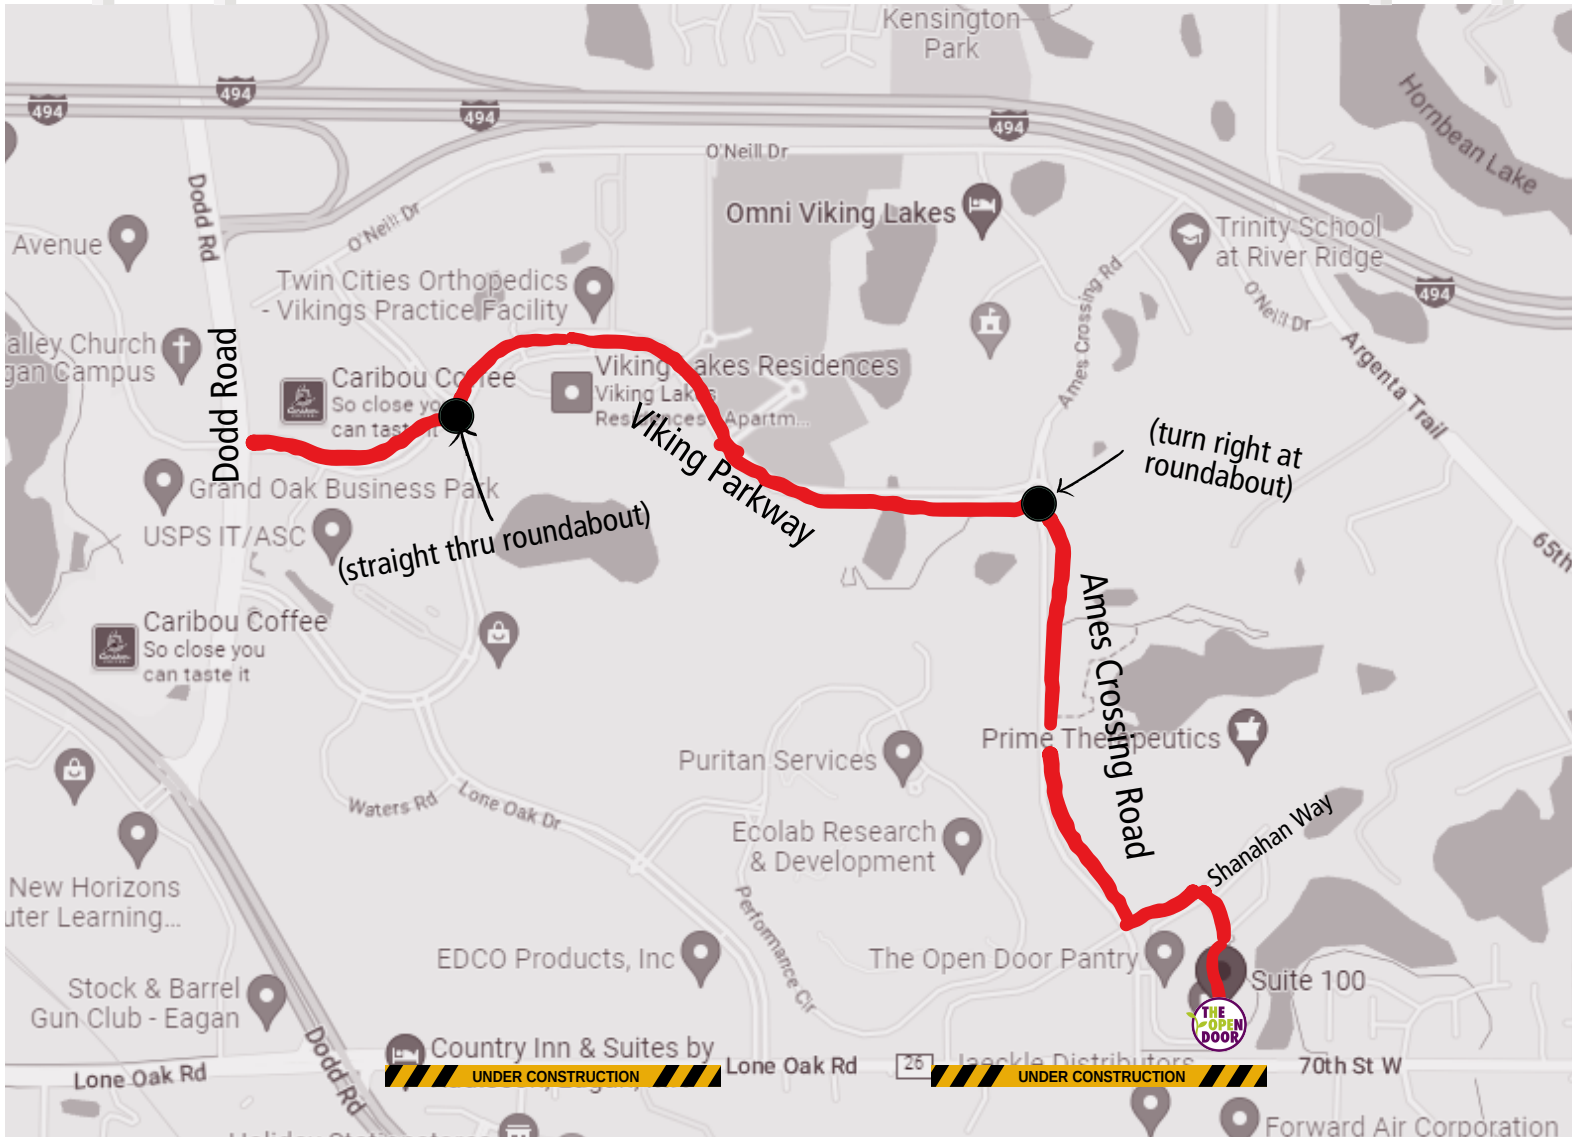

Lone Oak Road will be closed April 17 - Fall 2023

The Open Door is accessible from Dodd Road & Vikings Parkway:

- From Dodd Road, take Vikings Parkway to second roundabout
- Turn right onto Ames Crossing Road
- Take Ames Crossing Road to Shanahan Way
- Turn left on Shanahan Way, then turn right at first driveway
- Continue to the back of the building, enter Door #4

The Open Door Pantry - 3000 Ames Crossing Rd, Suite 100 - Eagan

Food Drive Donation Drop-off

The Open Door 3000 Ames Crossing Rd, Suite 100 Eagan

Helpful tips for finding our new location during road construction:

- **Boulder Lakes Complex:**
"U" shaped building. Please enter from the BACK of building, Door #4
- **Lone Oak Road Currently CLOSED:**
Lone Oak Road is under construction, but we are accessible coming from the Dodd Road/Vikings Parkway.