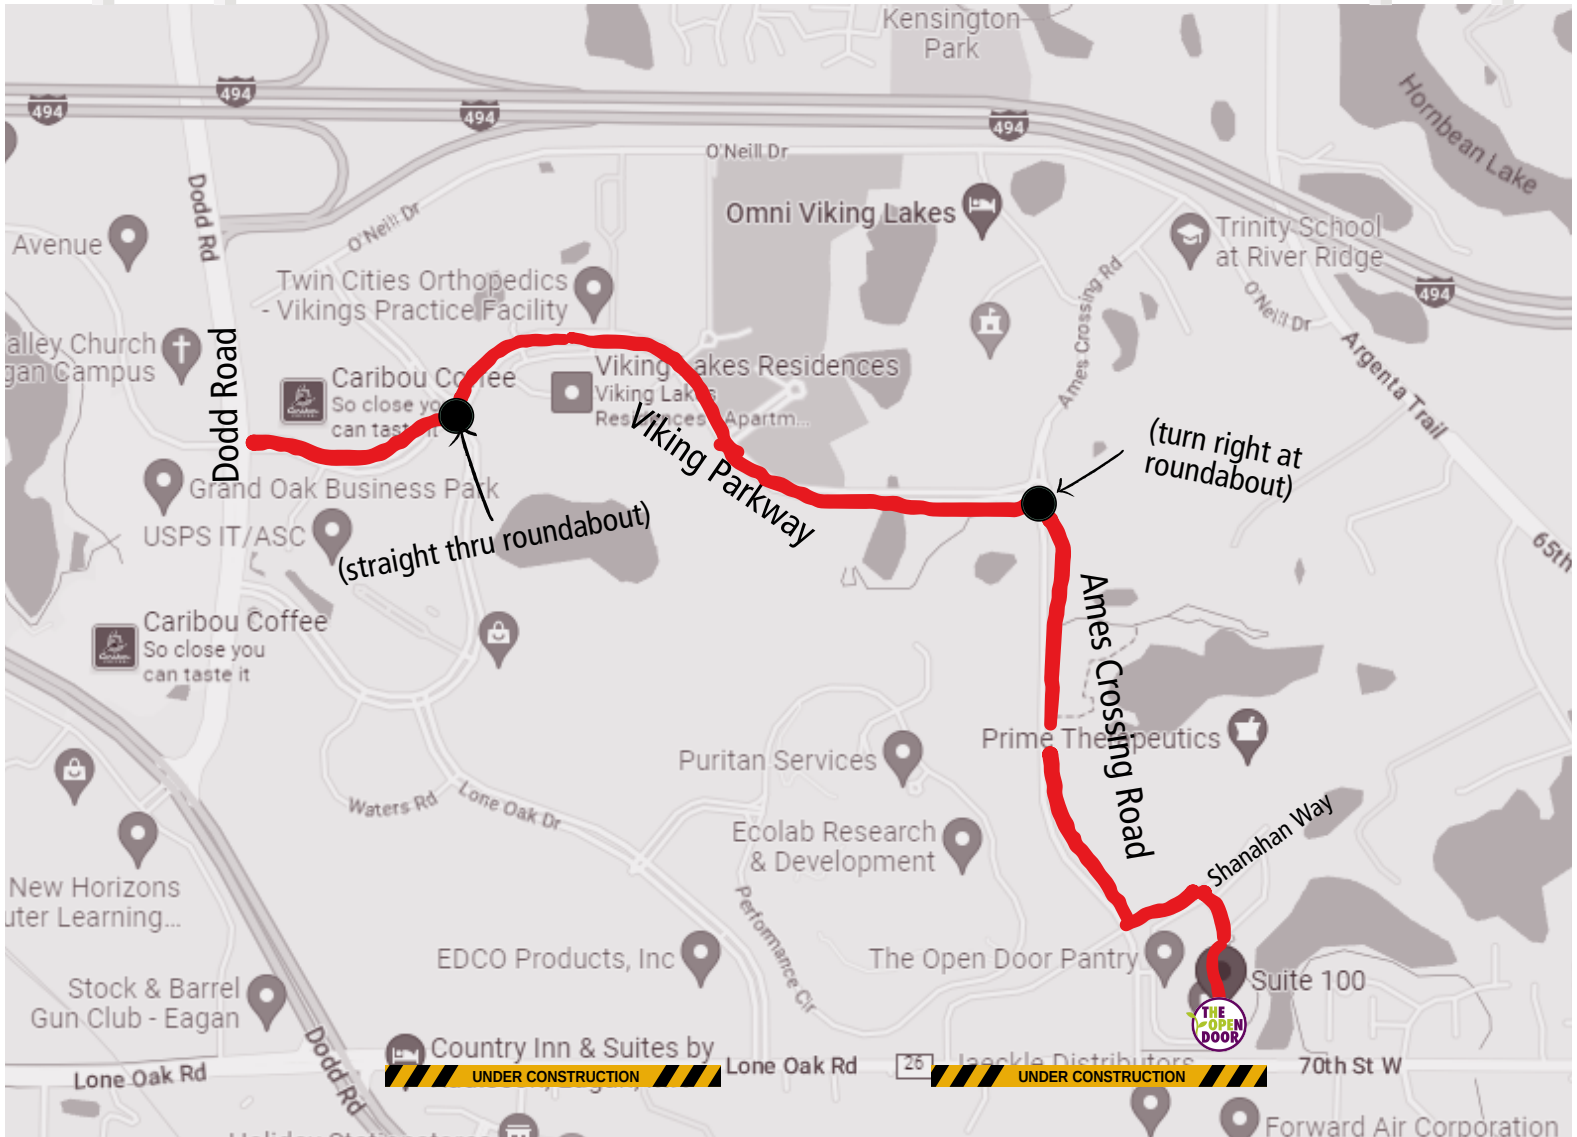

Lone Oak Road will be closed April 17 - Fall 2023

The Open Door is accessible from Dodd Road & Vikings Parkway:

- From Dodd Road, take Vikings Parkway to second roundabout
- Turn right onto Ames Crossing Road
- Take Ames Crossing Road to Shanahan Way
- Turn left on Shanahan Way, then turn right at first driveway
- Continue to the back of the building, enter Door #4

The Open Door Pantry - 3000 Ames Crossing Rd, Suite 100 - Eagan

Food Drive Donation Drop-off

The Open Door 3000 Ames Crossing Rd, Suite 100 Eagan

Helpful tips for finding our new location during road construction:

- **Boulder Lakes Complex:**
"U" shaped building. Please enter from the BACK of building, Door #4
- **Lone Oak Road Currently CLOSED:**
Lone Oak Road is under construction, but we are accessible coming from the Dodd Road/Vikings Parkway.