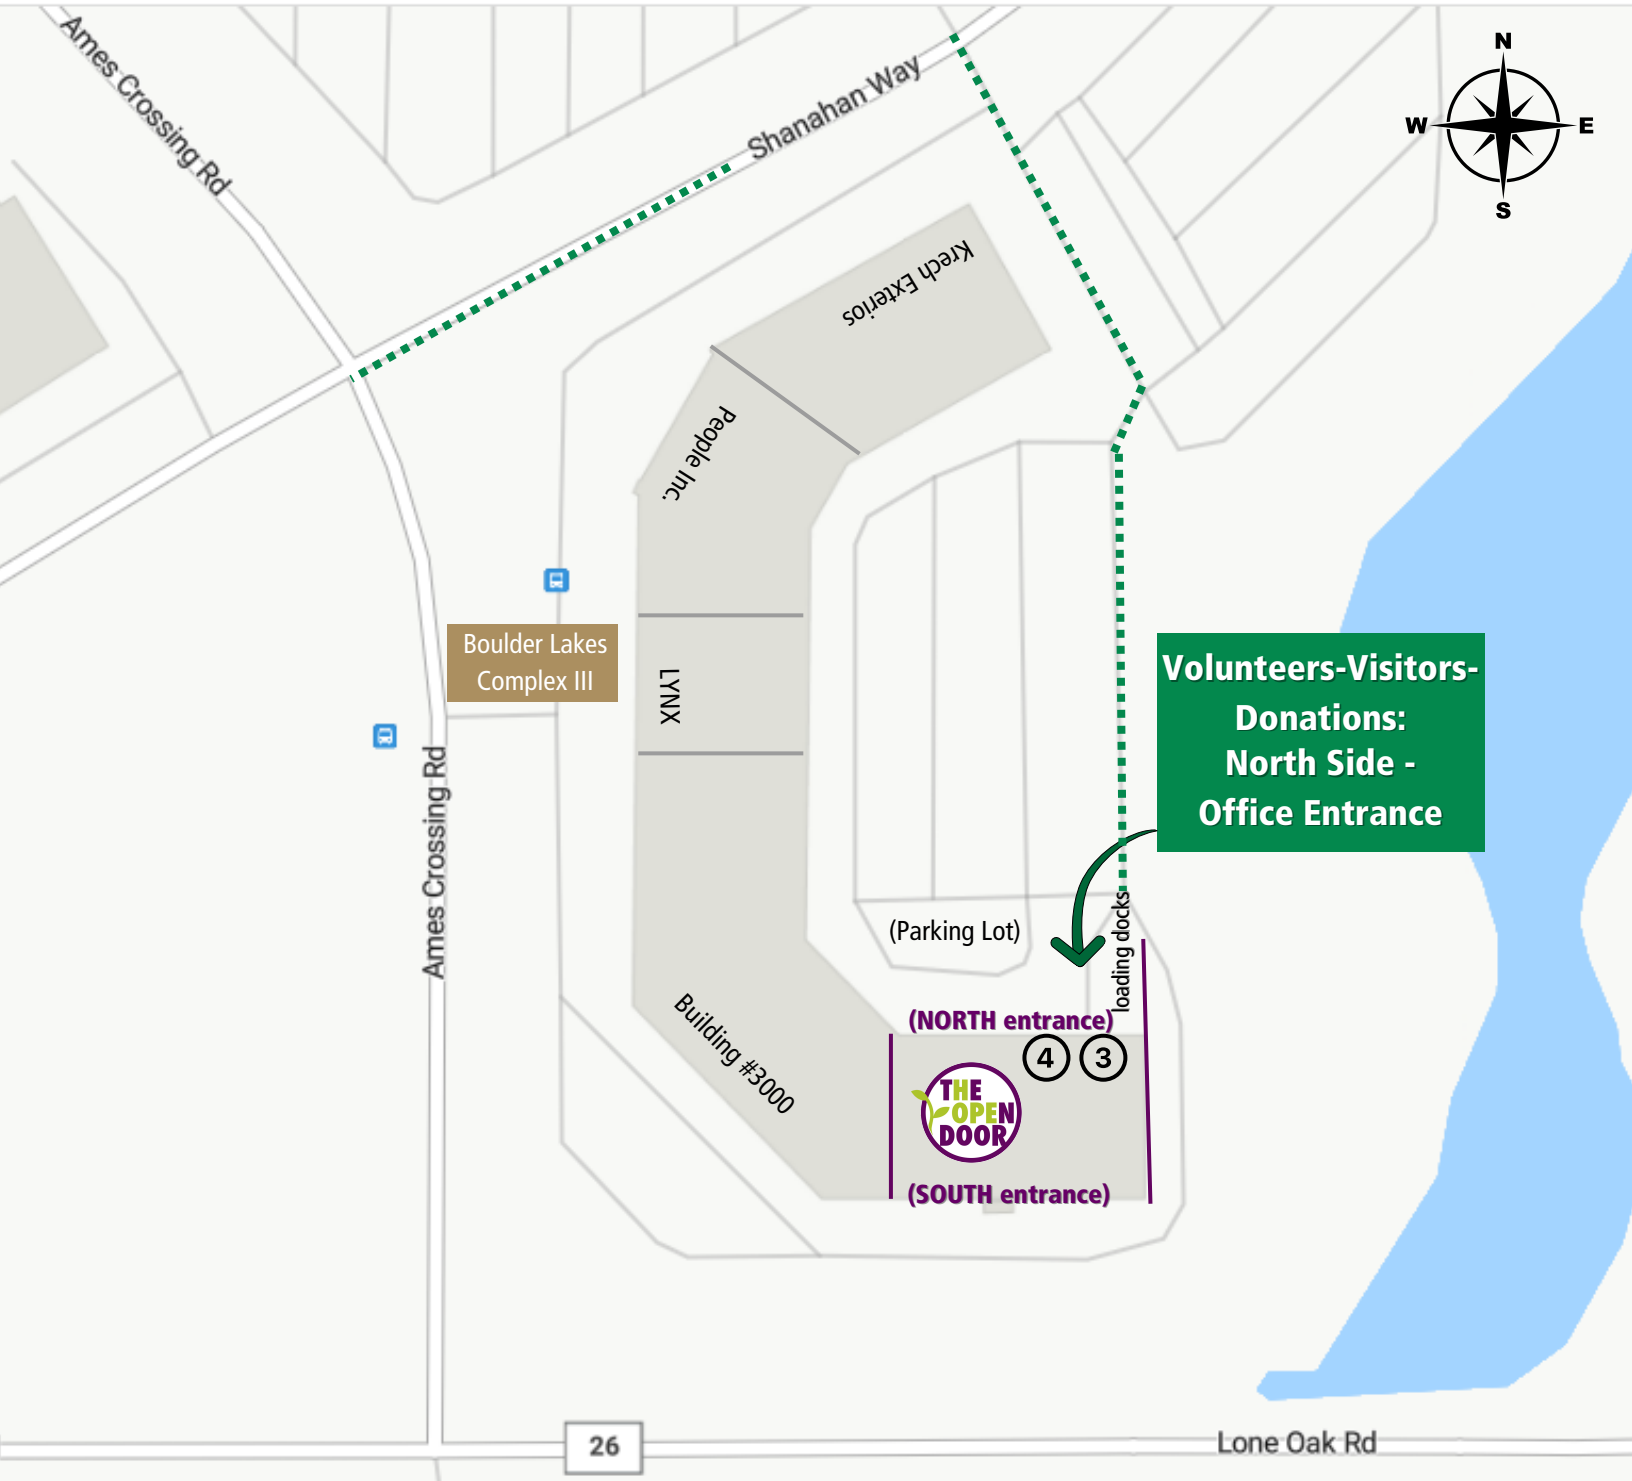

# The Open Door Food Pantry

## 3000 Ames Crossing Rd, Suite 100 Eagan

### Visitors-Volunteers-Donations:

- From Ames Crossing Road, turn onto Shanahan Way.
- Turn right into the first driveway and continue to NORTH side of the building, Suite 100
- Visitors, Volunteers, and 24/7 Vestibule enter thru Door #4
- Deliveries and Food Donations Door #3 Mon-Fri 11am-2:30 pm

## Office Entrance: Volunteers, Donations, Visitors

- The Open Door Food Pantry is accessible from Lone Oak Road, Viking Parkway, or O'Neill Drive.
- We are near the intersection of Lone Oak Road & Ames Crossing Road.
- From Ames Crossing Road, turn onto Shannahan Way.
- Turn right into the first driveway and continue to NORTH side of the building, Suite 100
- Visitors, Volunteers, and 24/7 Vestibule enter thru Office Entrance, Door #4
- Deliveries and Food Donations Door #3 Mon-Fri 11am-2:30 pm