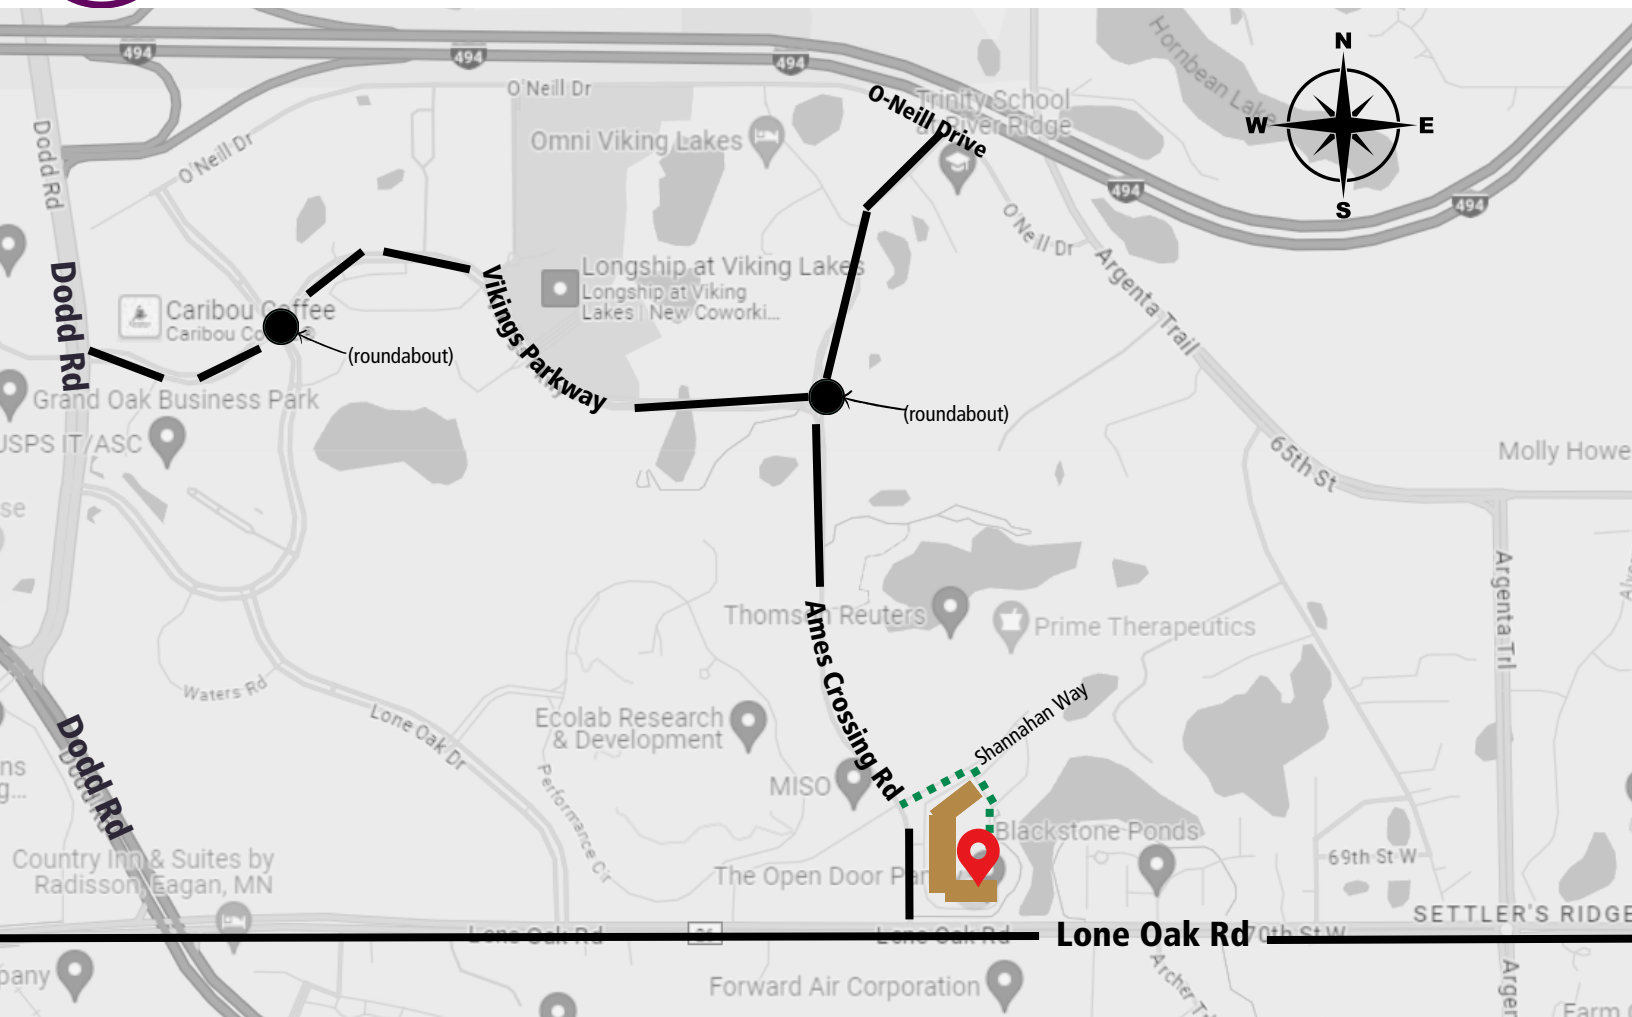

# The Open Door Food Pantry

## 3000 Ames Crossing Rd, Suite 100 Eagan

### Visitors-Volunteers-Donations:

- From Ames Crossing Road, turn onto Shanahan Way.
- Turn right into the first driveway and continue to NORTH side of the building, Suite 100
- Visitors, Volunteers, and 24/7 Vestibule enter thru Door #4
- Deliveries and Food Donations Door #3 Mon-Fri 11am-2:30 pm

## Office Entrance: Volunteers, Donations, Visitors

- The Open Door Food Pantry is accessible from Lone Oak Road, Viking Parkway, or O'Neill Drive.
- We are near the intersection of Lone Oak Road & Ames Crossing Road.
- From Ames Crossing Road, turn onto Shannahan Way.
- Turn right into the first driveway and continue to NORTH side of the building, Suite 100
- Visitors, Volunteers, and 24/7 Vestibule enter thru Office Entrance, Door #4
- Deliveries and Food Donations Door #3 Mon-Fri 11am-2:30 pm